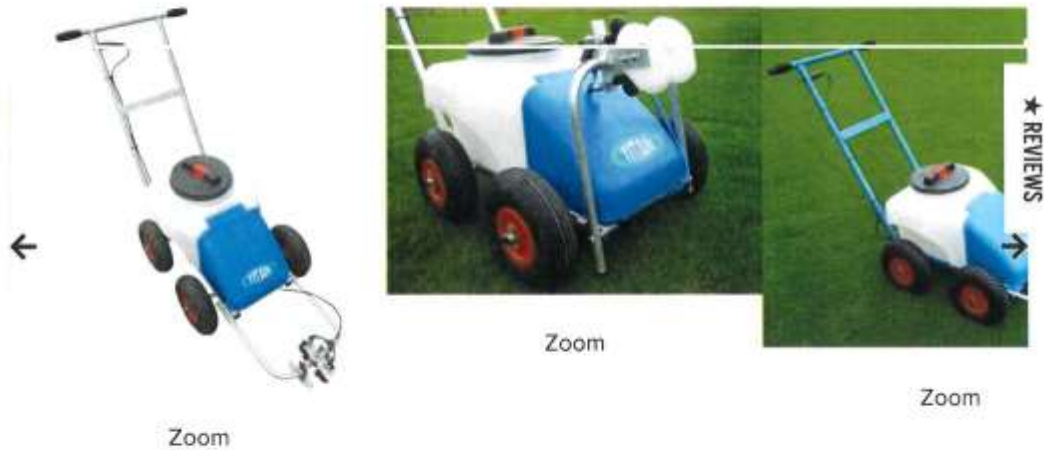

Costs

£599.95

£719.94 including VAT

Recommendation : that the line marker is purchased out of Capital reserves in April 2021

Sarah Greateorex Town Clerk

Titan Spray Line Marker

Developed in consultation with a professional groundsman.

The Titan spray line marker is a hand built, well balanced and very robust spray line marker offering high specification and exceptional value for money.

Whether its single or multi-pitch line marking, the TITAN spray line marker will deliver a smooth, constant and even spray line marking performance.

The battery has a long powerful life and will drive the pump for a full days marking from a single charge. The pump is both efficient and economical and when used in conjunction with the variable pressure valve, enables the groundsman to control the volume of paint delivered to the twin spray heads for a dense professional line or a variable more economical line.

The Titan spray line marker is designed so components can be easily accessed. The battery is easily removed and can be charged independently from the machine.

The TITAN spray line marker is also suitable for use on hard surfaces such as tarmac, for marking out car parking spaces etc. Please note that the paint to be used for this purpose is the Perma-Mark.